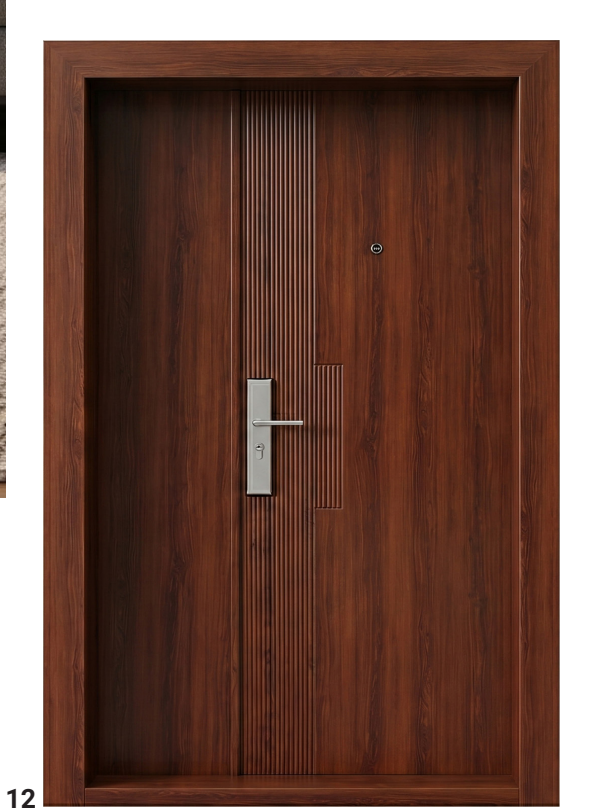

TL 2504

STEEL DOORS